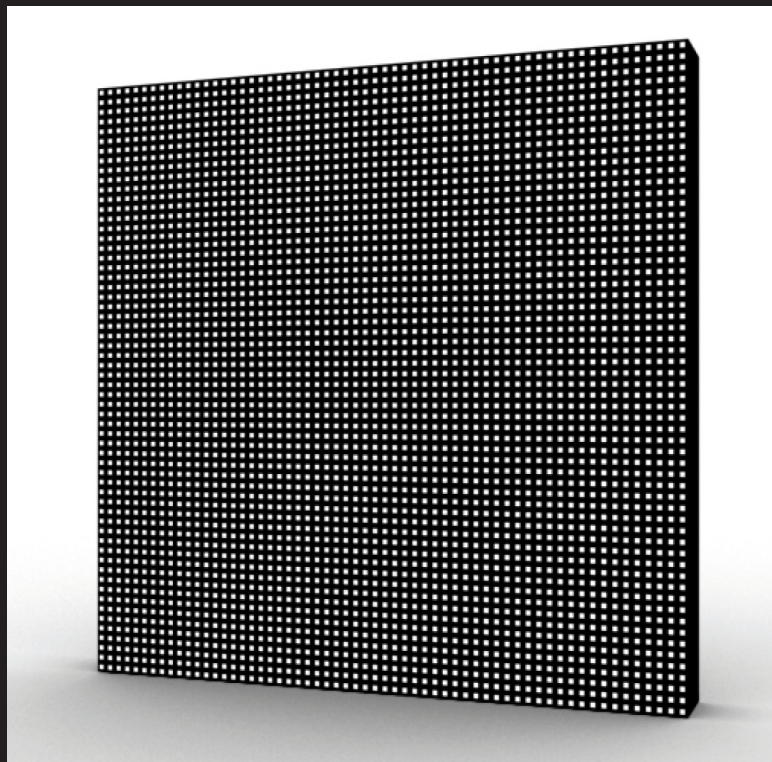

## *7mm indoor/outdoor LED Video Display*

*The F-7 indoor/outdoor LED display technology has proven its reliability in both rental and permanent installations. With its 5000 NIT light output and using Nichia's "Black Surface" LEDs, the display offers excellent brightness, outstanding contrast and the deepest black levels, making it ideal for use in demanding environments and applications.*

*The rugged, lightweight design and IP66 rating, together with increased brightness and high contrast levels make the F-7 an ideal multi-functional display suitable for both indoor and outdoor use.*

F-7

**FABER**  
AUDIOVISUALS

Specification

F-7	
Pixel pitch	7.8125mm
Brightness(Nit or cd/m)	4000
Transparency	NO
LED type/ Brand	3 in 1 SMD / Black Nichia
LED/Pixel	1
Calibration system	Radiant
Module size (cm) W x H x D	50 x 50 x 0,28
Module area	0,25m <sup>2</sup>
Pixels / m <sup>2</sup>	16,384
Viewing Horizontal / Vertical	>145 / >145 degrees
Weight/tile	7,3 kg/ 64.37 Lbs
IP Front / back	IP66 / IP54
Colors	4.4 Trillion
Processing	1.280 x 1.024
Input frequency	50/60 Hz
Refresh rate	450/480Hz
Data interconnect	CAT 5
Processor	PE-10
Max power/tile (W)	450
Max power/m <sup>2</sup> (W)	1,800
Certificats	CE/ETL/TUV
TEMPERATURE	-30 to 60 degrees